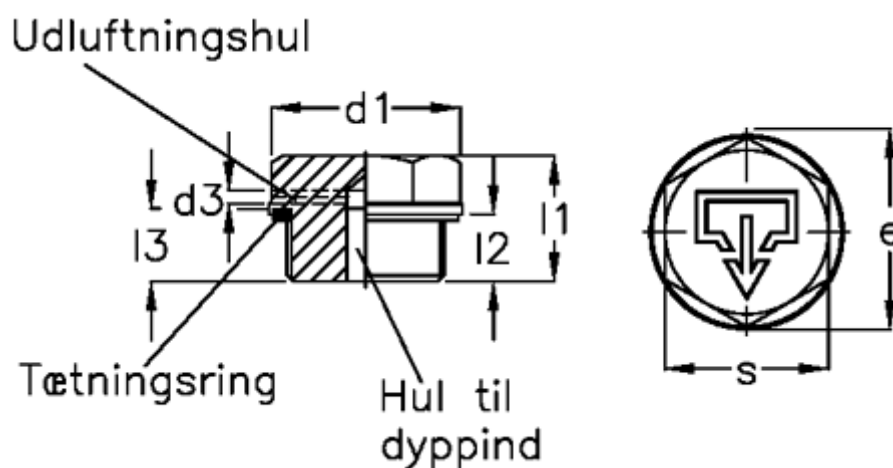

Article number: 20242528

Description: E+G
Threaded plug GN 741-40-G1-AS-2

Measures

d1 = 40
d2 = G1
d3 = 2
d4 = M5
e = 37.0
l1 = 19.5
l2 = 11.0
s = 32